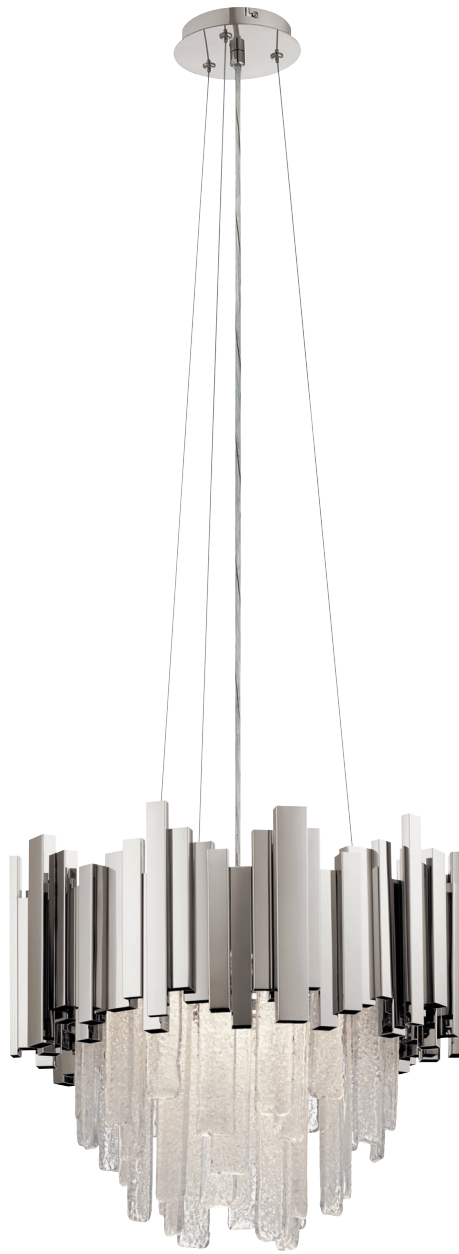

A | 83845

B | 83846

# SKYLINE

Polished Nickel  
Metal Shade with Clear Ice Glass Drops

	MODEL	DESCRIPTION	LED K	DELIVERED LUMENS	DIMMABLE	DIMENSIONS
A	83845	Pendant LED	3000K	850	Yes	11.75"W x 14.75"H
B	83846	Pendant LED	3000K	1900	Yes	18"W x 15"H